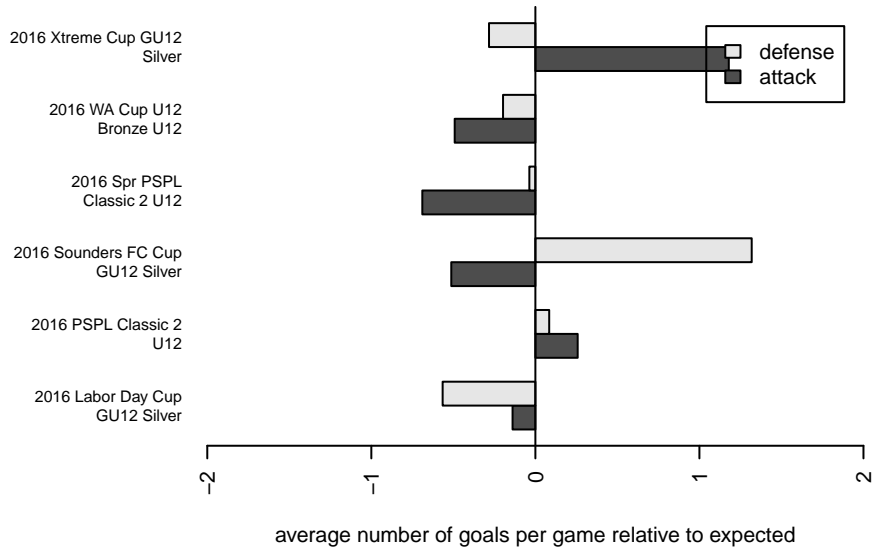

Performance relative to 13 month average