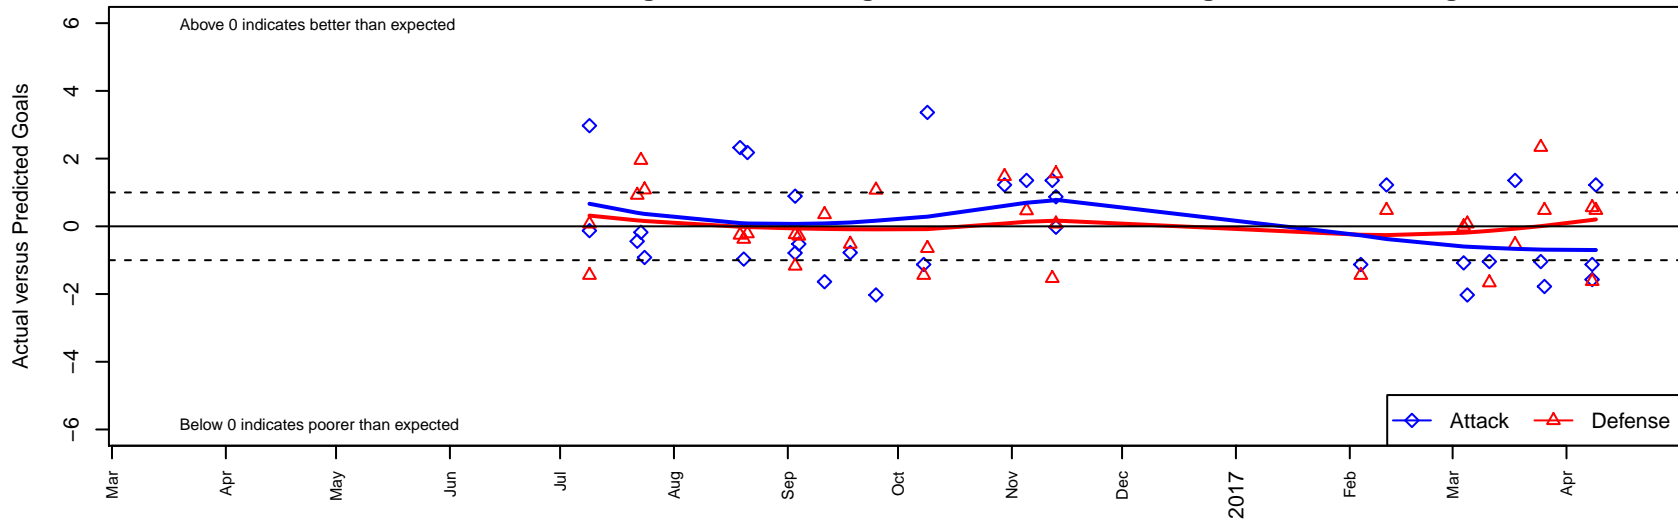

# ISC Gunners C G05

Issaquah SC  
 Issaquah, WA  
 G05 total strength=442  
 attack=0.32 defense=0.26  
 fall league = PSPL Classic 2 U12  
 spr league = Spr PSPL Classic 2 U12

alt names used:  
 ISC GUNNERS FC  
 ISC GUNNERS G05C  
 ISC Gunners G05C  
 ISC Gunners G05C  
 ISC Gunners G05C  
 ISC Gunners G05C  
 ISC Gunners G05C  
 ISC GUNNERS FC ISC GUNNERS G05C (WA)

**ISC Gunners C G05**  
 Dots are actual minus expected GF (blue circles) and GA (red triangles).  
 Blue line is smoothed change in attack strength. Red is smoothed change in defense strength.

**attack and defense variance (black dot)  
relative to other teams  
and top 10 in region**