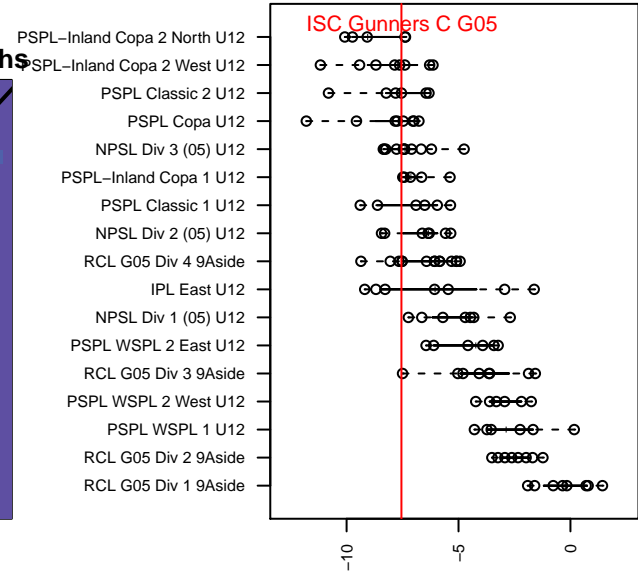

**attack and defense rating
relative to others at age
and all opponents in last 13 months**