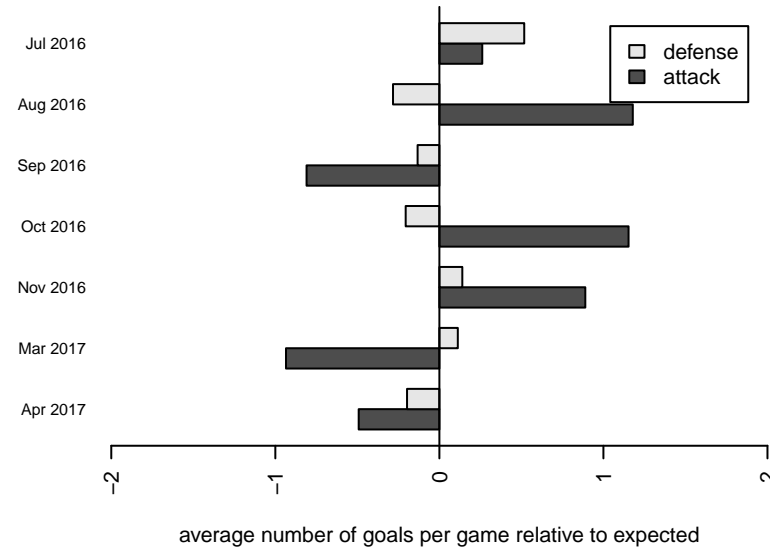

Performance relative to 13 month average